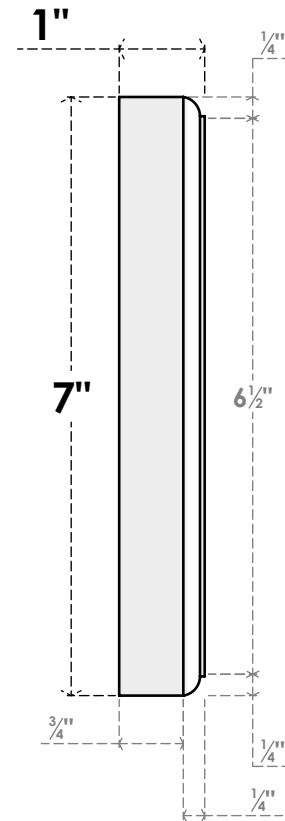

ROSP070X070X100SDG05

7"W X 7"H X 1"P STANDARD SEDGWICK ROSETTE WITH ROUNDED EDGE,
ARCHITECTURAL GRADE PVC

FRONT

SIDE

EKENA MILLWORK
2300 WEST MAIN ST.
CLARKSVILLE, TX 75426
TOLL FREE: 866-607-0453
WWW.EKENAMILLWORK.COM

NOTES

1. INSTALLATION TO BE COMPLETED IN ACCORDANCE WITH MANUFACTURER'S SPECIFICATIONS.
2. DRAWING MAY NOT BE TO SCALE
3. THIS DRAWING IS INTENDED FOR DESIGN AND PLANNING PURPOSES ONLY.
4. ALL INFORMATION CONTAINED HEREIN WAS CURRENT AT THE TIME OF DEVELOPMENT BUT MUST BE REVIEWED AND APPROVED BY THE PRODUCT MANUFACTURER TO BE CONSIDERED ACCURATE.
5. ARCHITECTURAL GRADE PVC PRODUCTS ARE MADE FROM EXPANDED CELLULAR PVC AND COME NATURALLY WHITE BUT MAY BE PAINTED