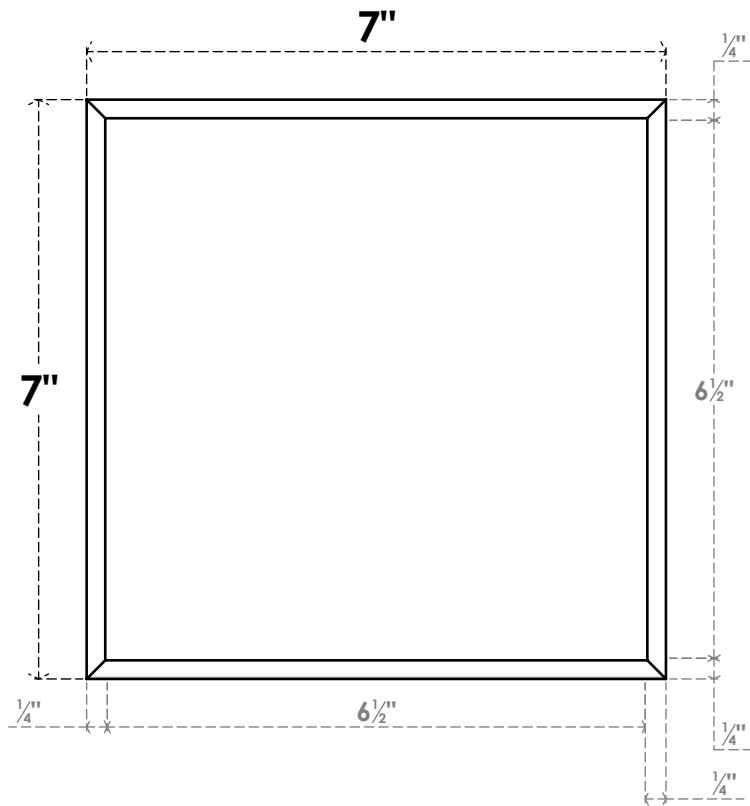

ROSP070X070X100SDG05

7"W X 7"H X 1"P STANDARD SEDGWICK ROSETTE WITH ROUNDED EDGE,
ARCHITECTURAL GRADE PVC

FRONT

SIDE

EKENA MILLWORK
2300 WEST MAIN ST.
CLARKSVILLE, TX 75426
TOLL FREE: 866-607-0453
WWW.EKENAMILLWORK.COM